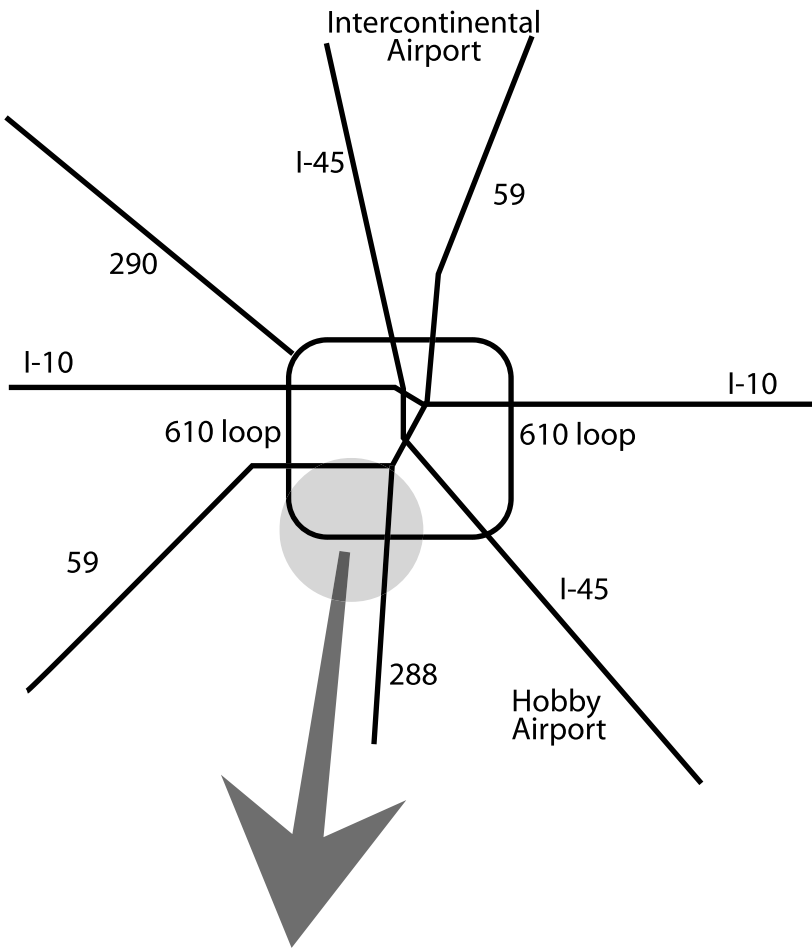

# Directions to TVP

**tvp**  
**8964 kirby drive**  
**houston, texas 77054**  
**713.667.5000**  
**800.856.5000**

## From Intercontinental Airport:

Take Hwy 59 South towards Victoria, Texas.  
Exit Hwy 59 onto 288 going South.  
Exit 288 onto 610 South Loop West.  
Exit 610 at Kirby Dr.  
Turn left under the freeway headed South.  
At the next light, turn right on West Bellfort .  
Turn into the second drive on the right.  
TVP is the corner office on the left, #8964.

## From Hobby Airport:

Take Broadway to I-45 North.  
Exit from I-45 onto 610 South Loop West  
**(this is a left hand lane exit).**  
Exit 610 South Loop West at Kirby Dr.  
Turn left under the freeway headed South.  
At the next light, turn right on West Bellfort .  
Turn into the second drive on the right.  
TVP is the corner office on the left, #8964.