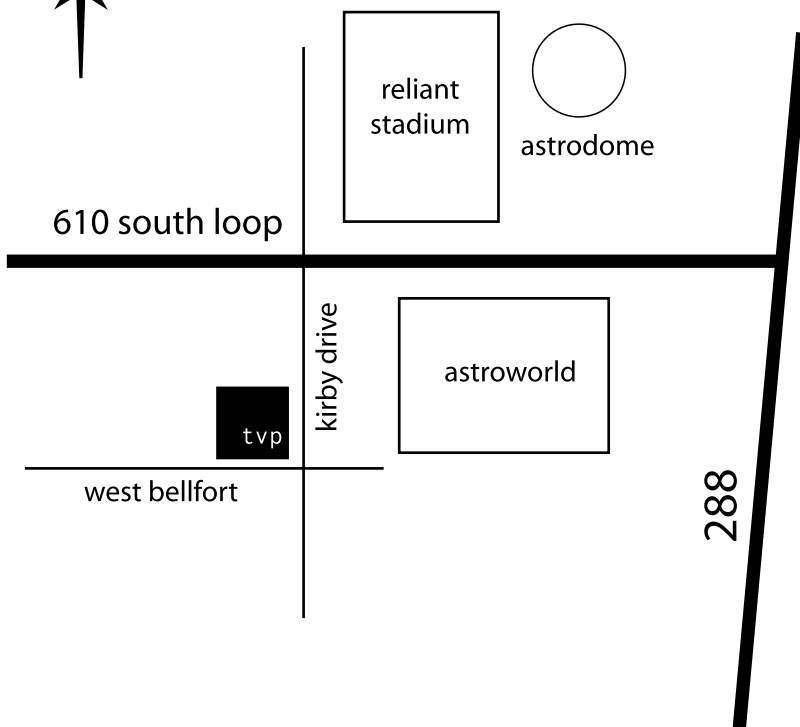

# Directions to TVP

**tvp**  
**8964 kirby drive**  
**houston, texas 77054**  
**713.667.5000**  
**800.856.5000**

## From Intercontinental Airport:

Take Hwy 59 South towards Victoria, Texas.  
Exit Hwy 59 onto 288 going South.  
Exit 288 onto 610 South Loop West.  
Exit 610 at Kirby Dr.  
Turn left under the freeway headed South.  
At the next light, turn right on West Bellfort .  
Turn into the second drive on the right.  
TVP is the corner office on the left, #8964.

## From Hobby Airport:

Take Broadway to I-45 North.  
Exit from I-45 onto 610 South Loop West  
**(this is a left hand lane exit).**  
Exit 610 South Loop West at Kirby Dr.  
Turn left under the freeway headed South.  
At the next light, turn right on West Bellfort .  
Turn into the second drive on the right.  
TVP is the corner office on the left, #8964.